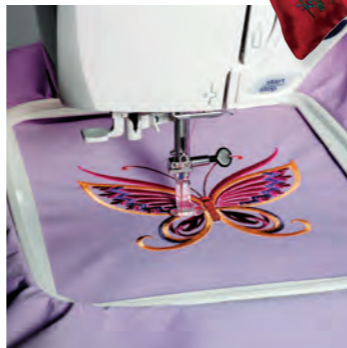

A SIMPLE CLICK!

That's all it takes to position your fabric in the embroidery hoop and you are ready to go.